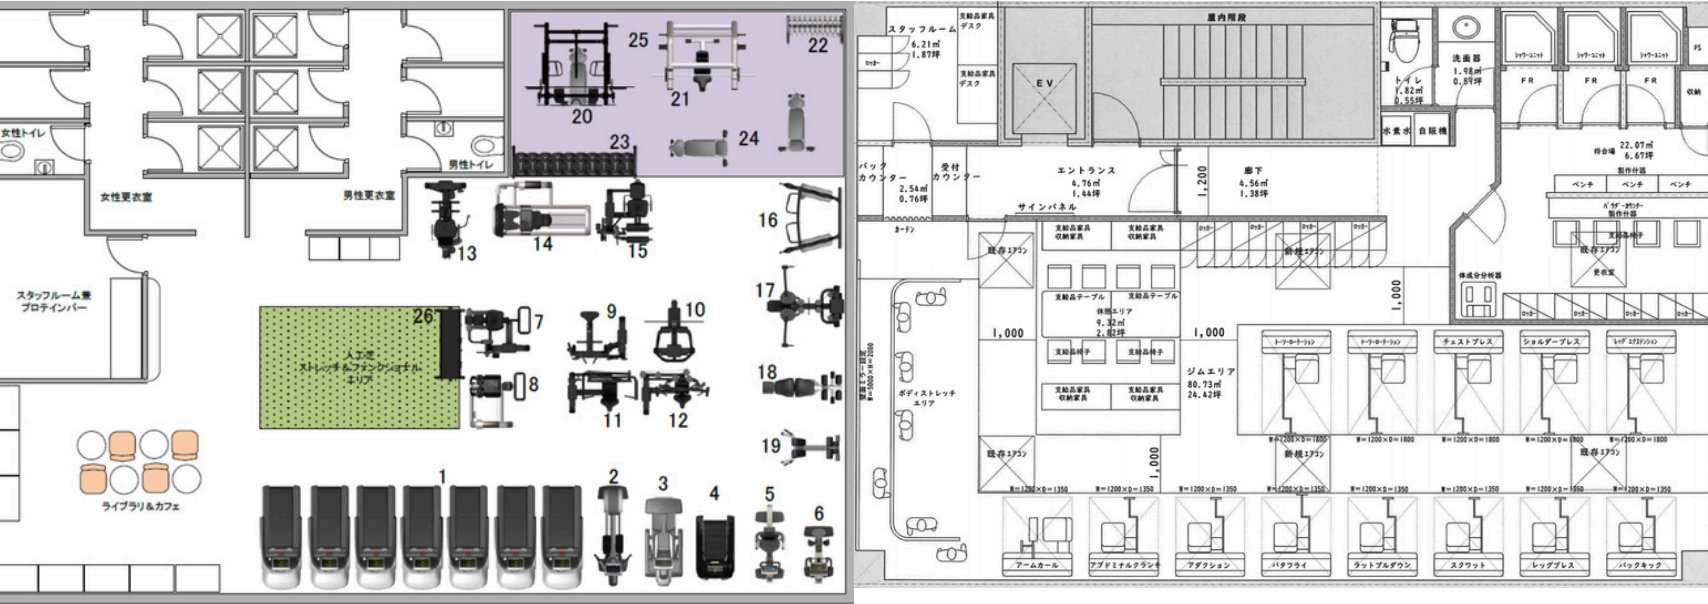

費用対効果の高い施設プラン及び施工

オリジナルジムだからできる既存ジムに勝てるジムプラン