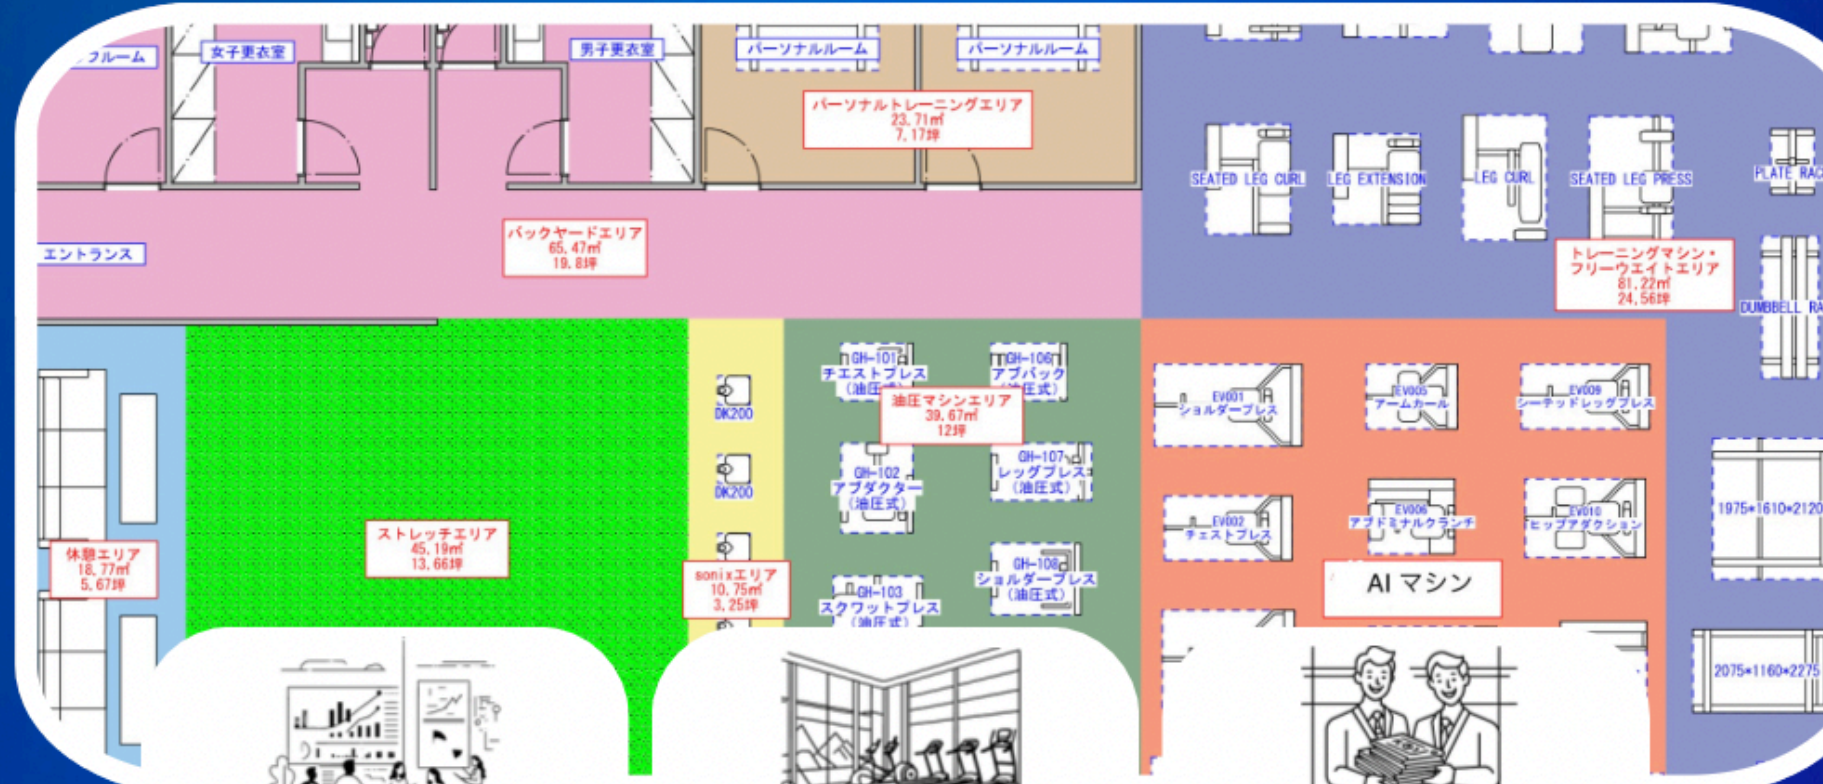

信頼いただける
専門知識

30年にわたる業界
経験を生かし、
お客様と地域社会
にジム開業を通じ
て価値をもたらす
ことを目指す
ジム開業コンサル
タント会社です。

FCに頼らないジム開業 既存ジムとの差別化開業

事業地決定の前に
徹底したマーケティング

ターゲット人口の調査
競合調査
差別化して勝てるジムを提案

差別化できる
トレーニング機器選定

徹底した周辺競合調査による
トレーニング機器や
勝てる施設インフラを
提案します

創業資金サポート
(金融機関等同行)

創業からの10年事業収支を含む
金融機関に有利な
計画書を策定し
サポートします